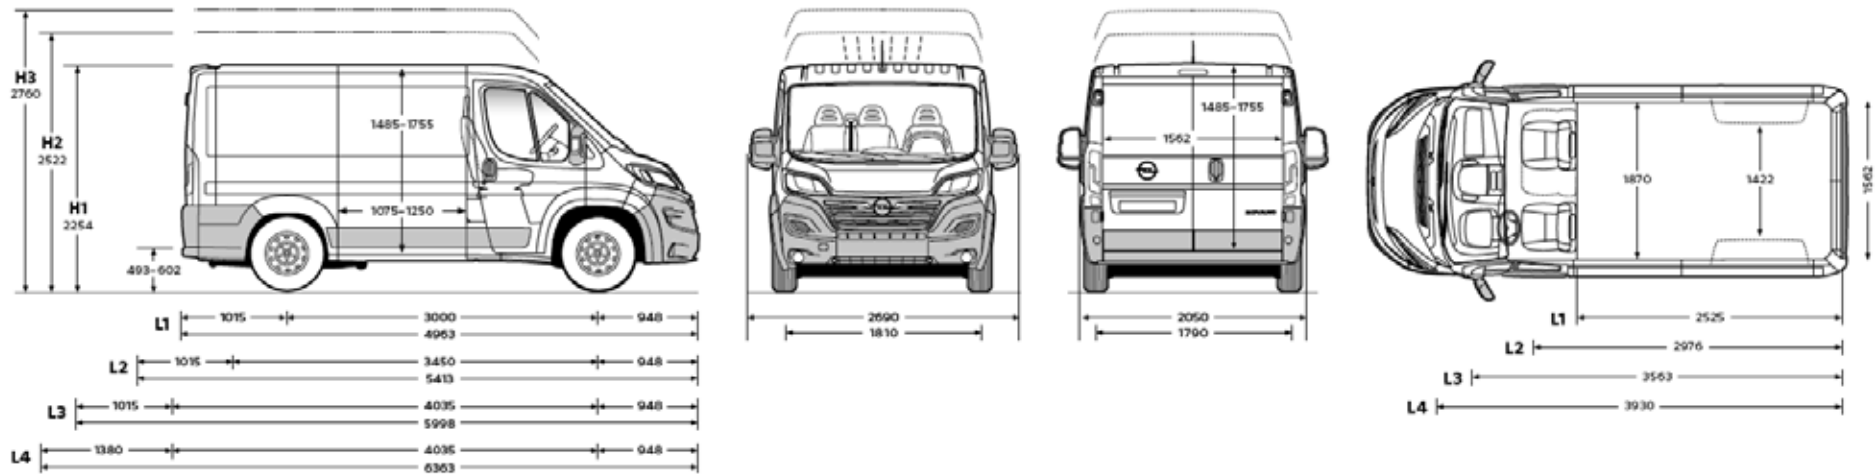

DIMENSIONS AND CAPACITIES

PANEL VAN DIMENSIONS

CHASSIS CAB DIMENSIONS

Movano-e Chassis Cab available only in L2S, L3 and L4.
 *Chassis cowl. All dimensions in mm