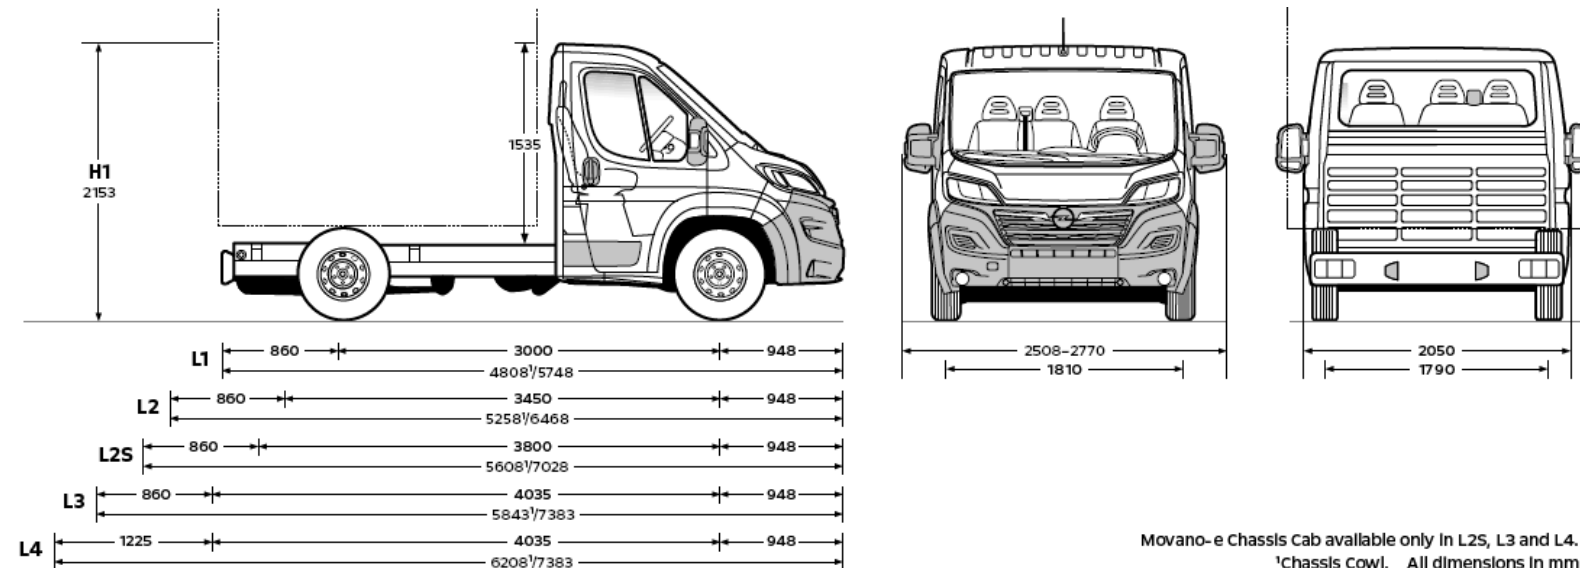

DIMENSIONS AND CAPACITIES

PANEL VAN DIMENSIONS

CHASSIS CAB DIMENSIONS

Movano-e Chassis Cab available only in L2S, L3 and L4.
 *Chassis cowl. All dimensions in mm