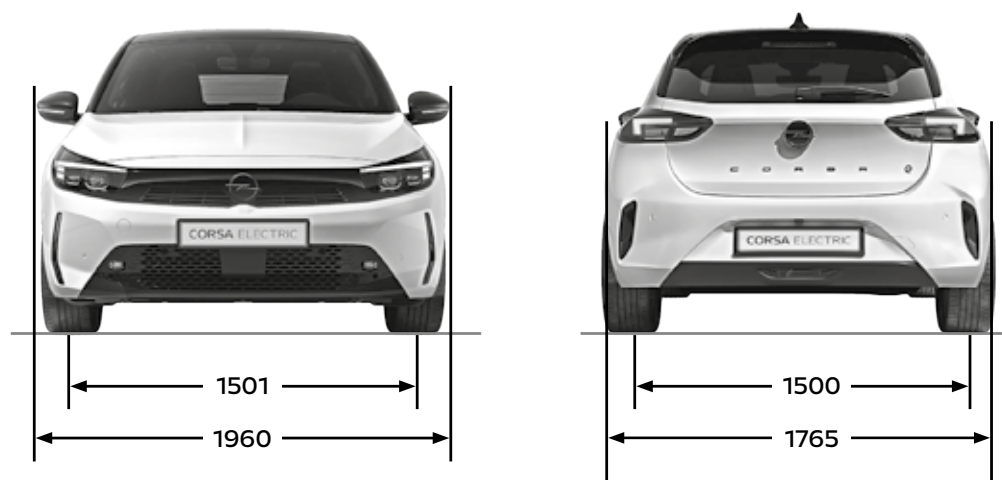

NEW OPEL CORSA

DIMENSIONS AND CAPACITIES

EXTERIOR DIMENSIONS mm	CORSA
Vehicle length	4,060
Wheelbase	2,538
Overhang (front / rear)	831 / 691
Vehicle height	1,433
Tread width front	1,489
Tread width rear	1,488
Vehicle width (mirrors included)	1,960
Vehicle width (mirrors folded)	1,765
Maximum rear boot opening width	867
Maximum rear boot opening height	574
INTERIOR DIMENSIONS mm	CORSA
Compartment length (1st / 2nd row)	885 / 1,697
Load floor width between wheel arches	1,018
Seat height (front / rear)	262
Shoulder room (front / rear)	1,360 / 1,324
Elbow room (front / rear)	1,382 / 1,344
Effective head room (front)	885
Effective head room (front with sunroof)	877
Effective head room (rear)	857
Effective head room (rear with sunroof)	857
LUGGAGE COMPARTMENT lts	CORSA
Boot volume minimum	309
Boot volum maximum	1,118